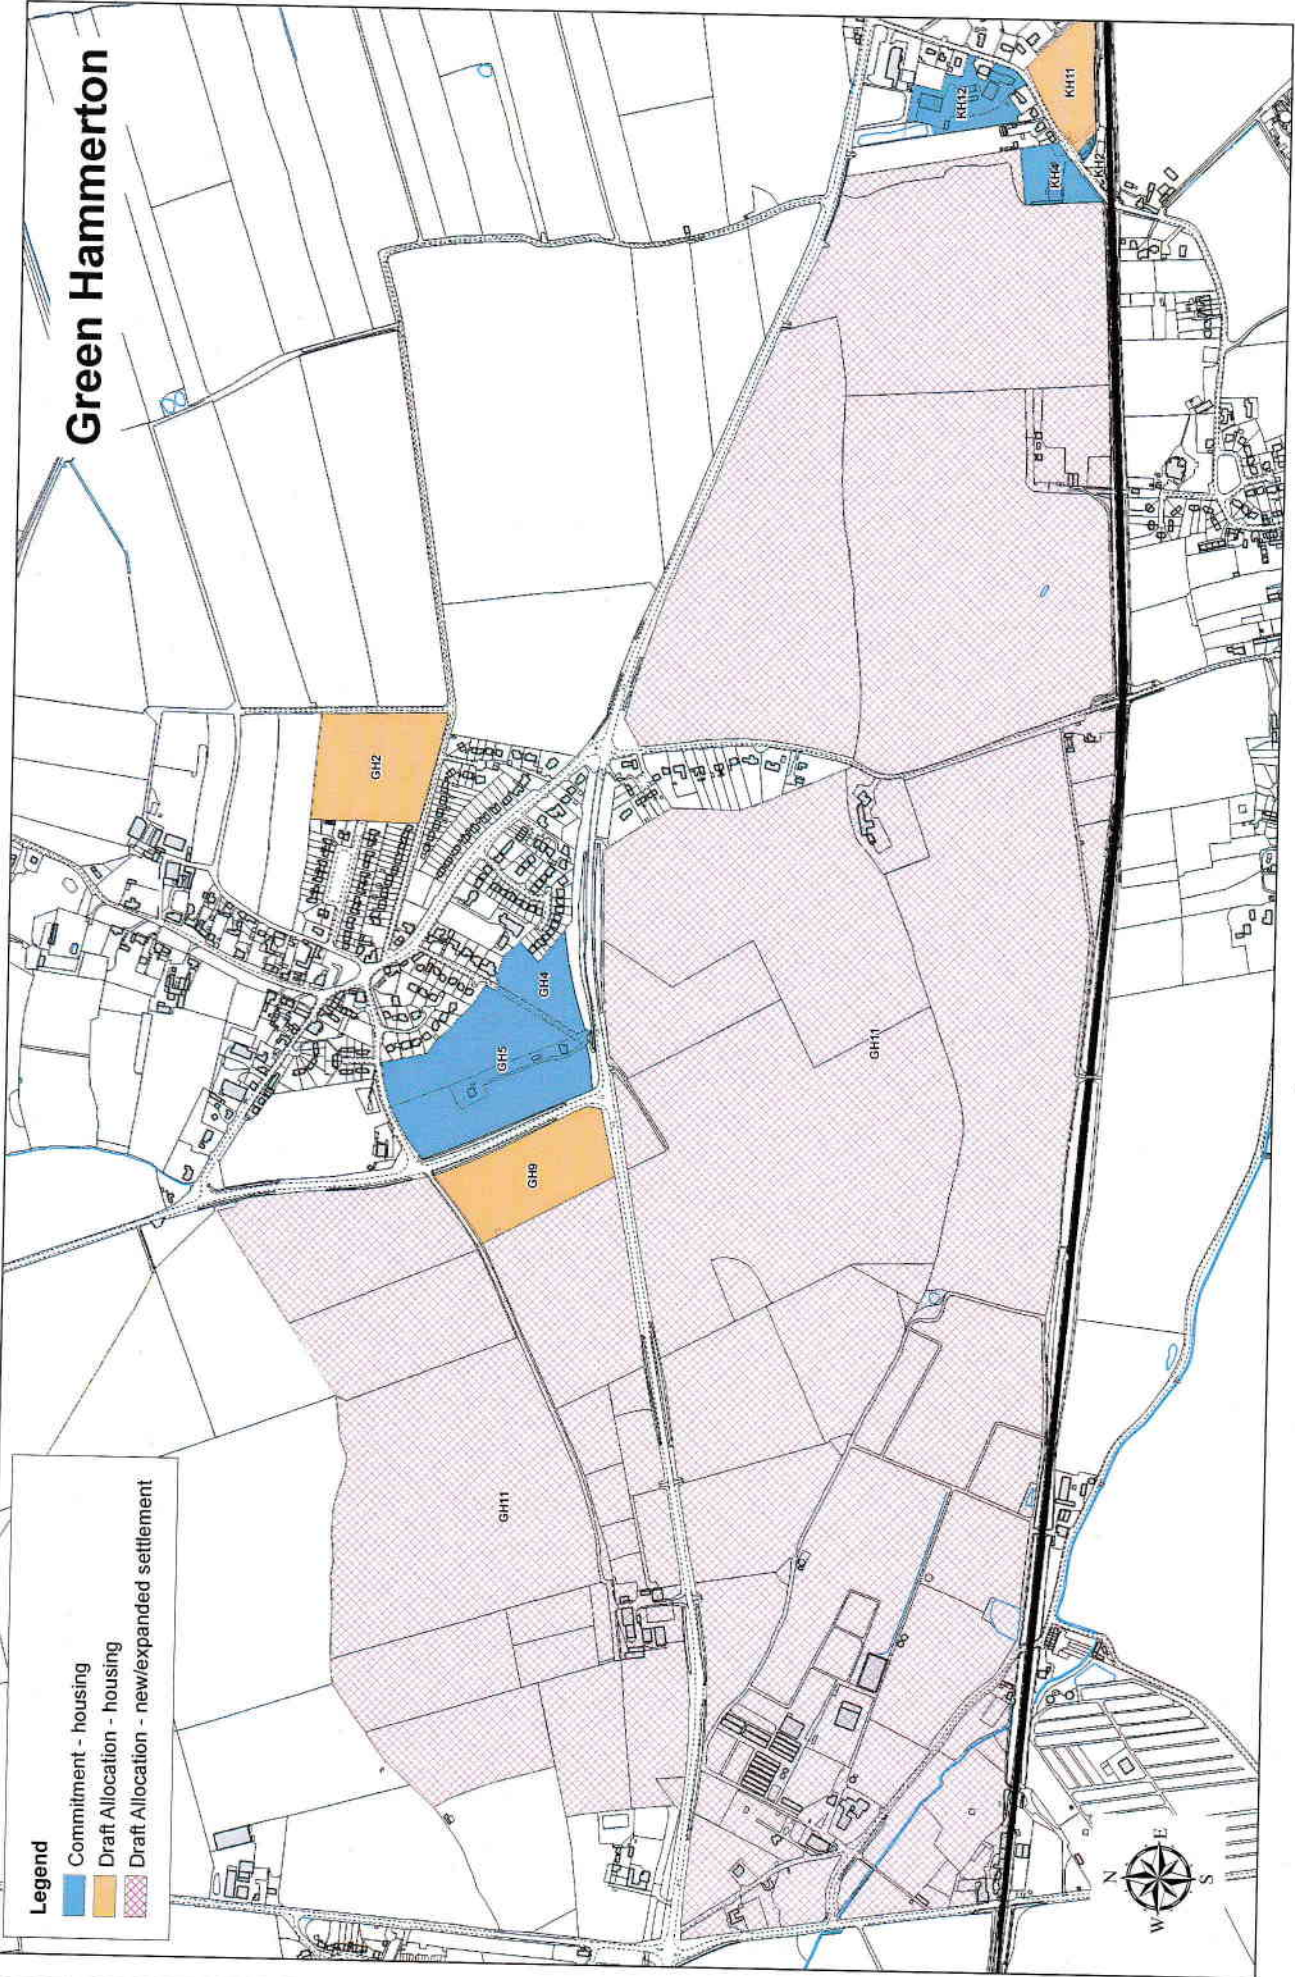

# Green Hammerton

- Legend**
- Commitment - housing
  - Draft Allocation - housing
  - Draft Allocation - new/expanded settlement

500 Metres

© Crown copyright and database rights 2017 Ordnance Survey 100019628